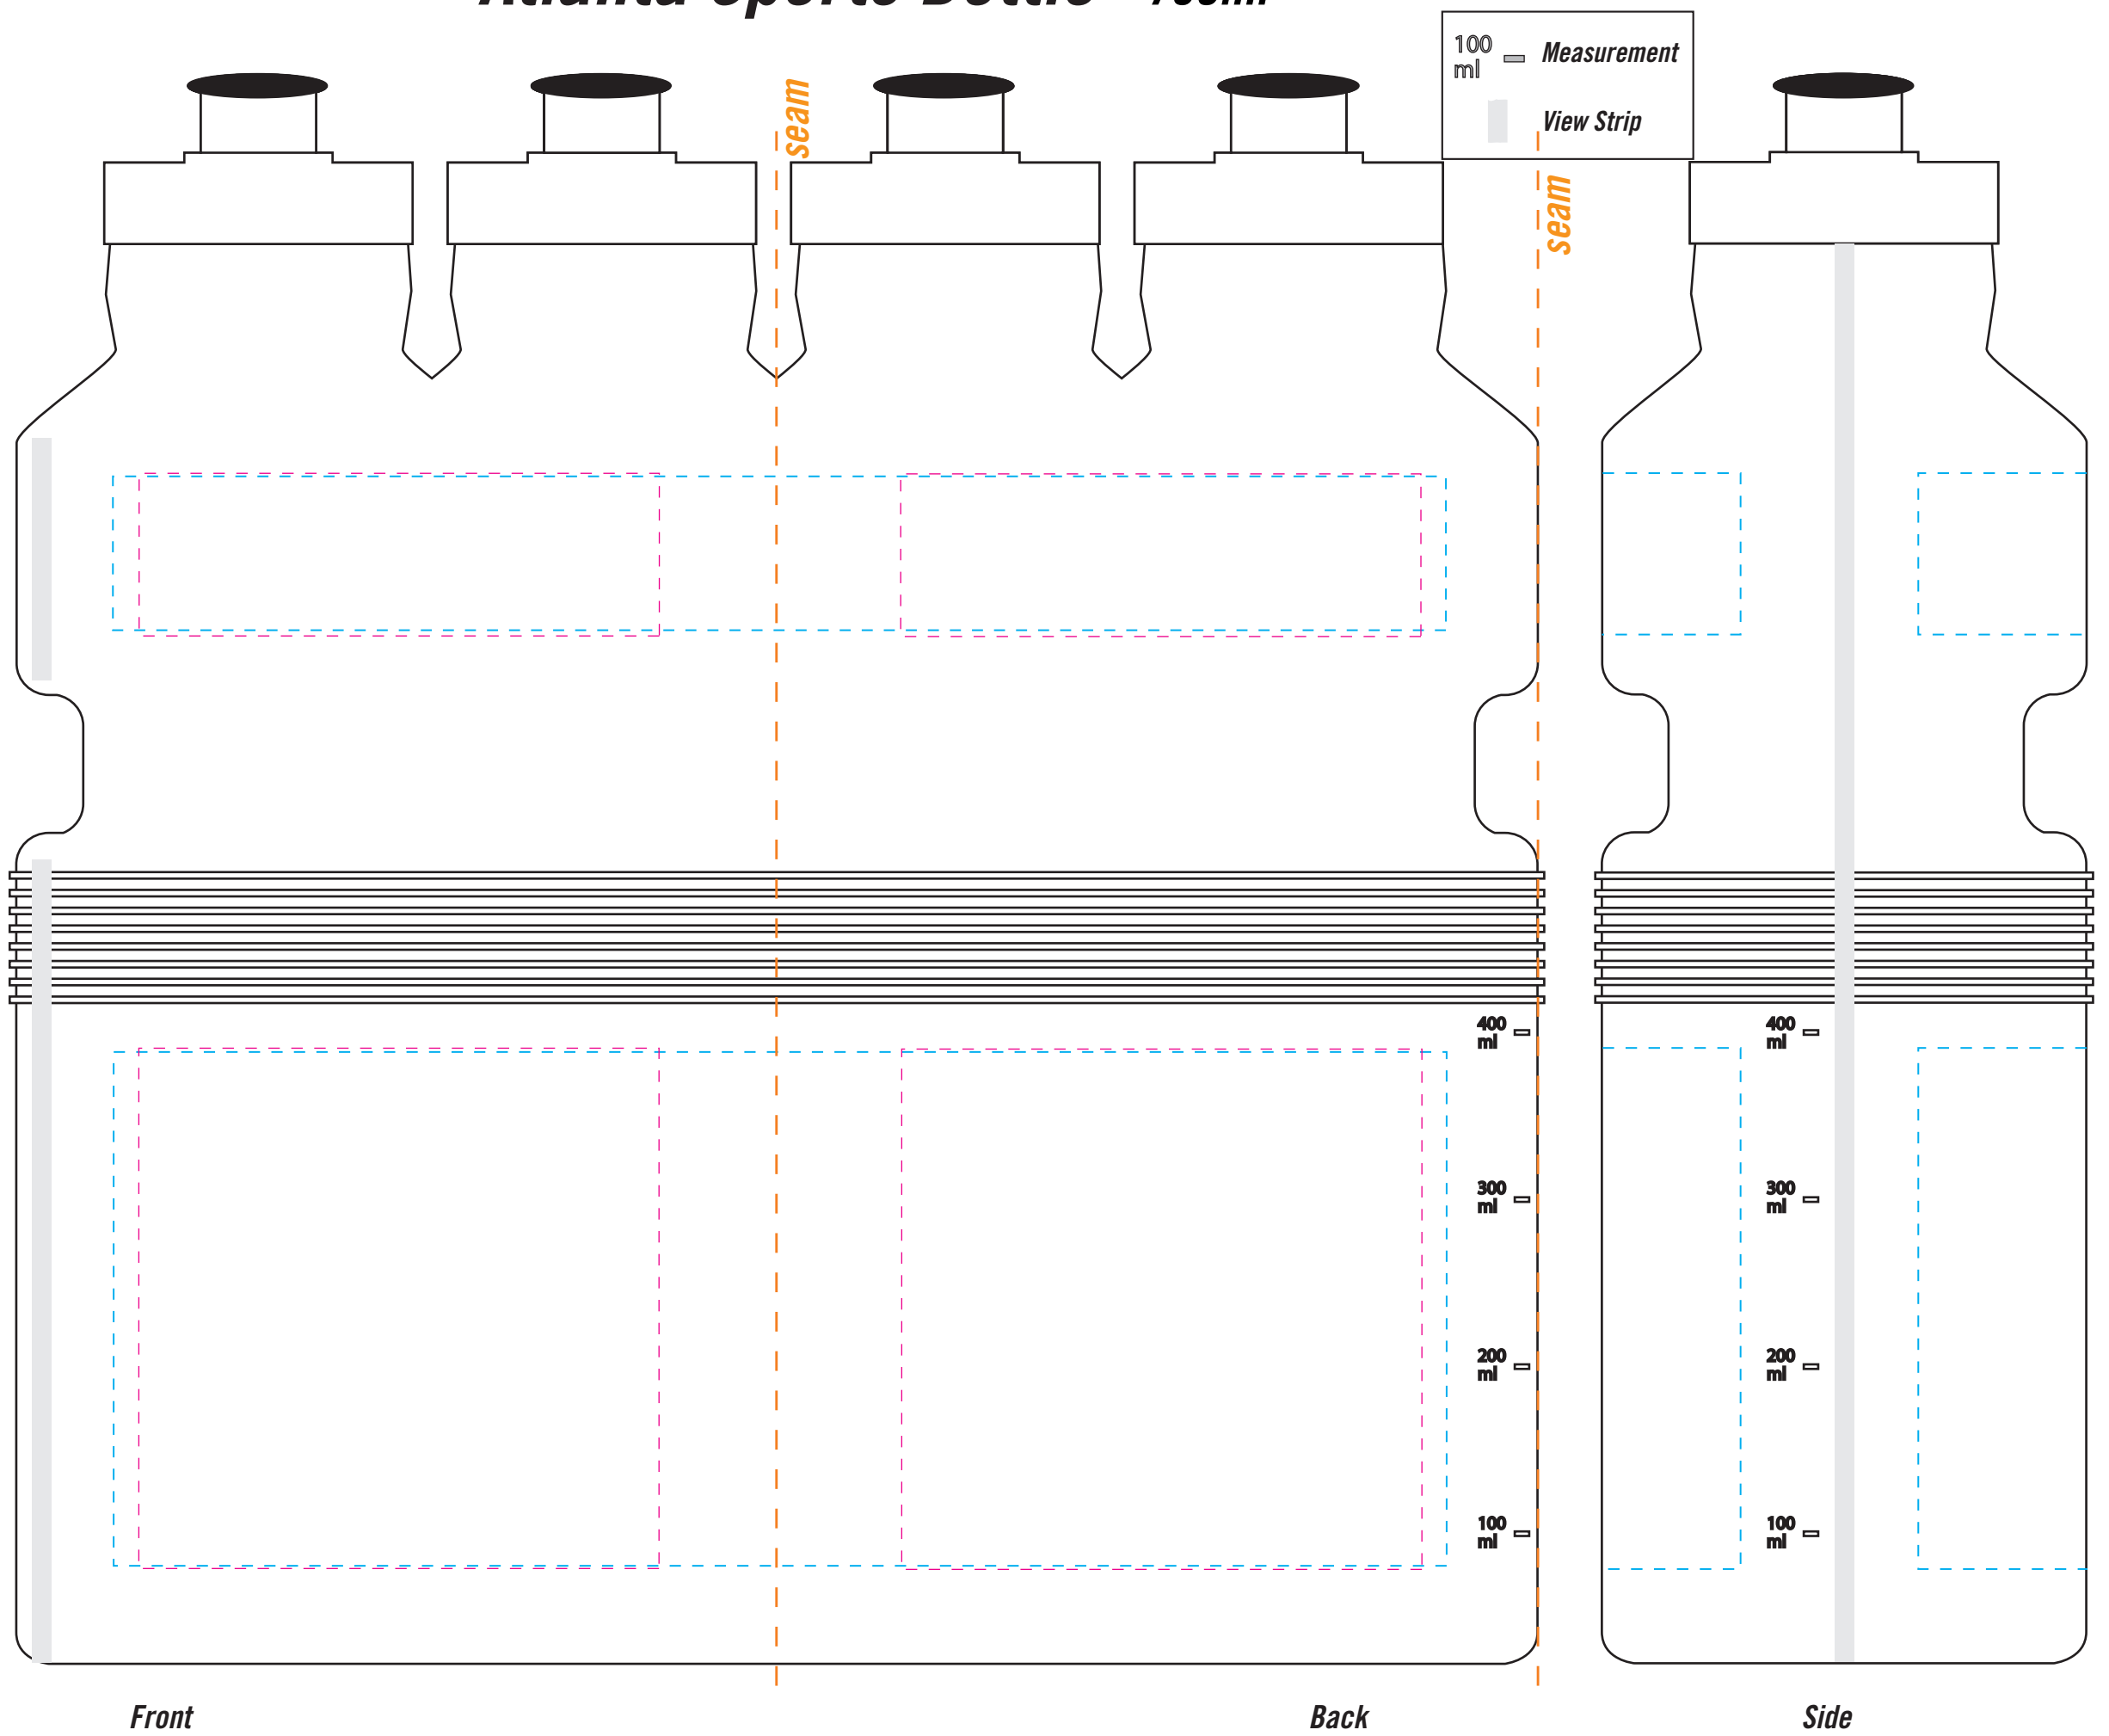

# Atlanta Sports Bottle - 750ml

Front

Back

Side

## Wrap Bottle

Print size: Upper 205mm wide x 25mm high  
 Print size: Lower 205mm wide x 80mm high

## 1 or 2 sided bottle

Print size: Upper 80mm wide x 25mm high  
 Print size: Lower 80mm wide x 80mm high